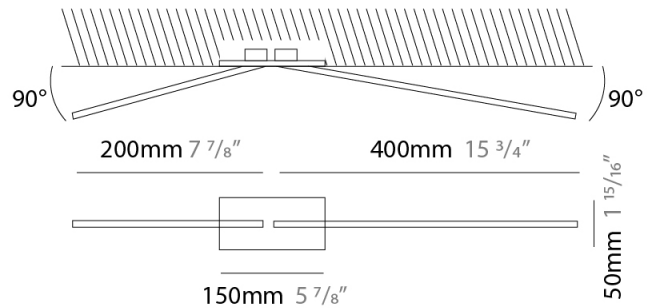

SPILLO 2 ROD RECESSED

D46029- -

base number   Color   Finish
Temperature   Options

1. To build a product code in our configurator select the specify button on the base model # product page
2. To build a manual product code on this datasheet choose from the options listed below in blue font and add the suffix to the base model #

GENERAL

Series: Spillo
Subseries: Spillo 2 Rod
Brand: Icone
Division: Design
Mounting Type: Recessed
Mounting Location: Ceiling
Subcategory: Ambient

PHYSICAL

Shape: Rectangle
Length (mm): 50
Length (in): 1 ¹⁵/₁₆
Width (mm): 600
Width (in): 23 ⁵/₆
Height (mm): 400
Height (in): 15 ³/₄
Light Distribution: Adjustable
Fixture Finish: WHI / BLK / CHR / BGD
Fixture Material: Brass

ELECTRICAL

Lamp Type: LED
Total Output Wattage (W): 7.44
Dimming: 0-10V Dimming
Driver Included: No
Driver Location: Remote
Driver Type: Constant Voltage - 120Vac
Driver Class: Class 2
Input Voltage (V): 120 - 277
Output Voltage (V): 12
Upon Request: (Not included, see components) 0-10Vdc dimming / 277Vac

LED

Color Temperature (°K): 2700 / 3000
Nominal Lumen (lm): 660
CRI: >90 CRI
Lamp Life (hrs): 50000

OPTICAL

Adjustability: Tilt 90°

RATINGS AND CERTIFICATIONS

Certified By: Certified for North American Standards
IP rating: IP20

PROJECT _____
TYPE _____
SPECIFIER _____
QUANTITY _____
DATE _____