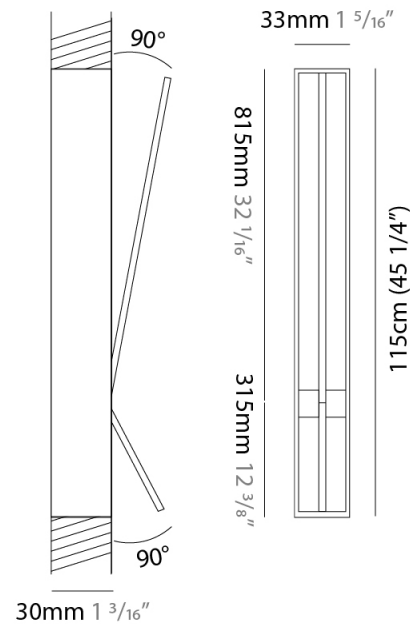

GENERAL

Series: Spillo
 Subseries: Spillo 2 Rod
 Brand: Icone
 Division: Design
 Mounting Type: Recessed
 Mounting Location: Wall
 Subcategory: Ambient

PHYSICAL

Shape: Rectangle
 Width (mm): 33
 Width (in): 1 ⁵/₁₆
 Height (mm): 750
 Height (in): 29 ¹/₂
 Min. Recessing Depth (mm): 30
 Min. Recessing Depth (in): 1 ³/₁₆
 Light Distribution: Adjustable
[Fixture Finish: WHI / BLK / CHR / BGD](#)
 Fixture Material: Brass

GENERAL

Series: Spillo
 Subseries: Spillo 2 Rod
 Brand: Icone
 Division: Design
 Mounting Type: Recessed
 Mounting Location: Wall
 Subcategory: Ambient

PHYSICAL

Shape: Rectangle
 Width (mm): 33
 Width (in): 1 ⁵/₁₆
 Height (mm): 1150
 Height (in): 45 ¹/₄
 Min. Recessing Depth (mm): 30
 Min. Recessing Depth (in): 1 ³/₁₆
 Light Distribution: Adjustable
 Fixture Finish: WHI / BLK / CHR / BGD
 Fixture Material: Brass

LED

Color Temperature (°K): 2700 / 3000
 Nominal Lumen (lm): 1210
 CRI: >90 CRI
 Lamp Life (hrs): 50000

OPTICAL

Adjustability: Tilt 90°

RATINGS AND CERTIFICATIONS

Certified By: Certified for North American Standards
 IP rating: IP20

GENERAL

Series: Spillo
 Subseries: Spillo 2 Rod
 Brand: Icone
 Division: Design
 Mounting Type: Recessed
 Mounting Location: Ceiling
 Subcategory: Ambient

PHYSICAL

Shape: Rectangle
 Length (mm): 50
 Length (in): 1 ¹⁵/₁₆
 Width (mm): 600
 Width (in): 23 ⁵/₆
 Height (mm): 400
 Height (in): 15 ³/₄
 Light Distribution: Adjustable
 Fixture Finish: WHI / BLK / CHR / BGD
 Fixture Material: Brass